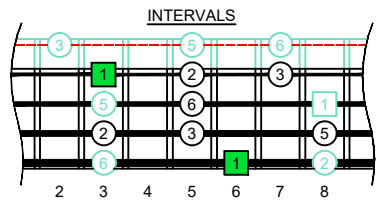

C
 pentatonic
 major scale
BAF#ED
 octaves
 box shapes
 1-3-1-3
 sweep patterns
 Meshuggah's
 4-string bass tuning
 F B^b E^b A^b

www.cagedoctaves.com

Zon Brookes

BAF#ED octaves (Meshuggah's 4-String Bass Tuning: F B^b E^b A^b) C pentatonic major scale - 4A1:4F#2 box shape (1-3-1-3 sweep pattern)

BAF#ED octaves (Meshuggah's 4-string bass tuning) C pentatonic major scale NOTE NAMES - 4A1:4F#2 box shape (1-3-1-3 sweep pattern)

BAF#ED octaves (Meshuggah's 4-string bass tuning) C pentatonic major scale INTERVALS - 4A1:4F#2 box shape (1-3-1-3 sweep pattern)