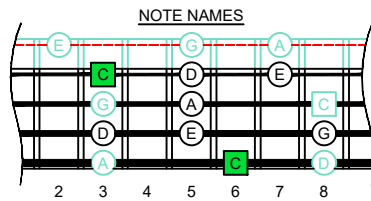

C
 pentatonic
 major scale
BAF#ED
 octaves
 box shapes
 1-3-1-3
 sweep patterns
 Meshuggah's
 4-string bass tuning
 F B^b E^b A^b

www.cagedoctaves.com

Zon Brookes

BAF#ED octaves (Meshuggah's 4-String Bass Tuning: F B^b E^b A^b) C pentatonic major scale - 4A1:4F#2 box shape (1-3-1-3 sweep pattern)

BAF#ED octaves (Meshuggah's 4-string bass tuning) C pentatonic major scale NOTE NAMES - 4A1:4F#2 box shape (1-3-1-3 sweep pattern)

BAF#ED octaves (Meshuggah's 4-string bass tuning) C pentatonic major scale INTERVALS - 4A1:4F#2 box shape (1-3-1-3 sweep pattern)