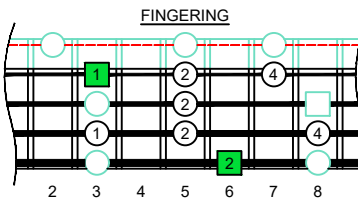

C
 pentatonic
 major scale
BAF#ED
 octaves
 box shapes
 1-3-1-3
 sweep patterns
 Meshuggah's
 4-string bass tuning
 F B^b E^b A^b

www.cagedoctaves.com

Zon Brookes

BAF#ED octaves (Meshuggah's 4-String Bass Tuning: F B^b E^b A^b) C pentatonic major scale - 4A1:4F#2 box shape (1-3-1-3 sweep pattern)

BAF#ED octaves (Meshuggah's 4-string bass tuning) C pentatonic major scale NOTE NAMES - 4A1:4F#2 box shape (1-3-1-3 sweep pattern)

BAF#ED octaves (Meshuggah's 4-string bass tuning) C pentatonic major scale INTERVALS - 4A1:4F#2 box shape (1-3-1-3 sweep pattern)