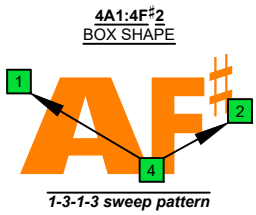

C
 pentatonic
 major scale
BAF#ED
 octaves
 box shapes
 1-3-1-3
 sweep patterns
 Meshuggah's
 4-string bass tuning
 F B^b E^b A^b

www.cagedoctaves.com

Zon Brookes

BAF#ED octaves (Meshuggah's 4-String Bass Tuning: F B^b E^b A^b) C pentatonic major scale - 4A1:4F#2 box shape (1-3-1-3 sweep pattern)

BAF#ED octaves (Meshuggah's 4-string bass tuning) C pentatonic major scale NOTE NAMES - 4A1:4F#2 box shape (1-3-1-3 sweep pattern)

BAF#ED octaves (Meshuggah's 4-string bass tuning) C pentatonic major scale INTERVALS - 4A1:4F#2 box shape (1-3-1-3 sweep pattern)