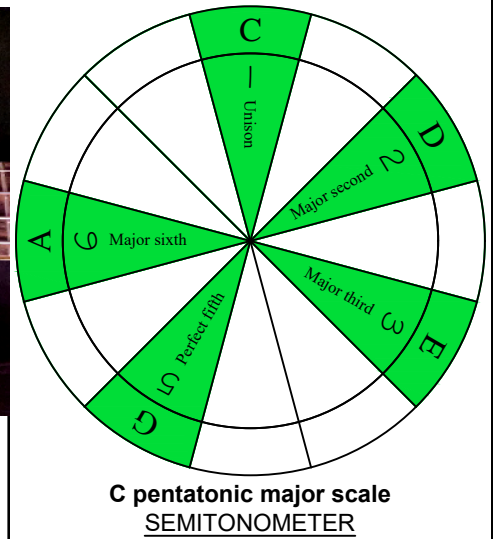

C
 pentatonic
 major scale
BAF#ED
 octaves
 box shapes
 1-3-1-3
 sweep patterns
 Meshuggah's
 4-string bass tuning
 F B^b E^b A^b

www.cagedoctaves.com

Zon Brookes

BAF#ED octaves (Meshuggah's 4-String Bass Tuning: F B^b E^b A^b) C pentatonic major scale - 4A1:4F#2 box shape (1-3-1-3 sweep pattern)

BAF#ED octaves (Meshuggah's 4-string bass tuning) C pentatonic major scale NOTE NAMES - 4A1:4F#2 box shape (1-3-1-3 sweep pattern)

BAF#ED octaves (Meshuggah's 4-string bass tuning) C pentatonic major scale INTERVALS - 4A1:4F#2 box shape (1-3-1-3 sweep pattern)